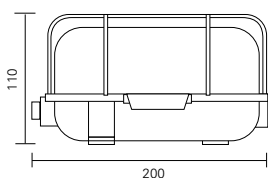

art 177

APPLICATION

- Walkway
- Corridor,
- Under canopy
- Security lighting

FEATURES

- Die cast aluminium body come with zinc coated steel protection cage. Transparent glass diffuser.
- Ceramic lamp holder E27.
- The appliance satisfies norms IEC 598 – CEI 3421, EN 60529.

CHARACTERISTICS

- IP Protection : IP 44
- Electrical Insulation : Class 1
- Voltage : 220V~240V 50/60 Hz
- Wattage : 1x100W
- Lamp type : GLS
- Dimensions (mm) : 200(L) x 130(W) x 110(H)

dimension (mm)

Model No.	Description	Voltage	Frequency	Lamp
CLMB0028	BULKHEAD ART 177	220-240V	50-60Hz	E27