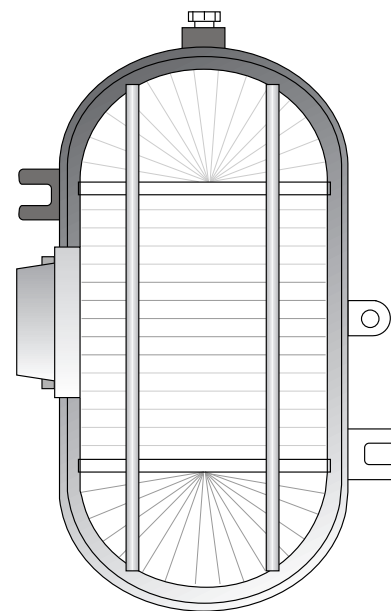

art 177

APPLICATION

- Walkway
- Corridor,
- Under canopy
- Security lighting

FEATURES

- Die cast aluminium body come with zinc coated steel protection cage. Transparent glass diffuser.
- Ceramic lamp holder E27.
- The appliance satisfies norms IEC 598 – CEI 3421, EN 60529.

CHARACTERISTICS

- IP Protection : IP 44
- Electrical Insulation : Class 1
- Voltage : 220V~240V 50/60 Hz
- Wattage : 1x100W
- Lamp type : GLS
- Dimensions (mm) : 200(L) x 130(W) x 110(H)

dimension (mm)

Model No.	Description	Voltage	Frequency	Lamp
CLMB0028	BULKHEAD ART 177	220-240V	50-60Hz	E27