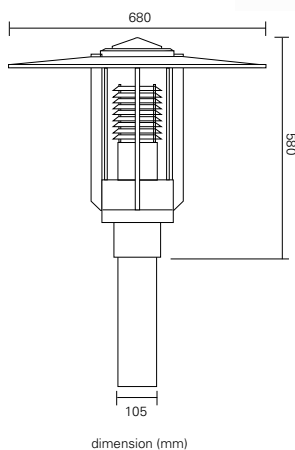

FEATURES

- Corrosion resistant die-cast aluminium body component.
- Corrosion resistant extruded aluminium pole.
- Clear polycarbonate diffuser with UV stabilized additive.
- Stainless steel screws.
- Anodized sand blasted aluminium louvre.
- Weather proof silicone gasket.
- Integral control gear.
- Chromatized surface pre-treatment.
- Polyester powder coat with UV stabilized component.
- Colour: Black, Dark Grey, Silver, White.

CHARACTERISTICS

- Optical assembly : IP 54
- Ballast Compartment : IP 54
- Electrical Insulation : Class 1
- Voltage : 220V~240V 50/60 Hz
- Wattage : 26W~70W
- Lamp Type : HPS, M/H or MBF
- Dimensions (mm) : 660(L) x 580(H)
- Approx. Net weight : 10~12 kg