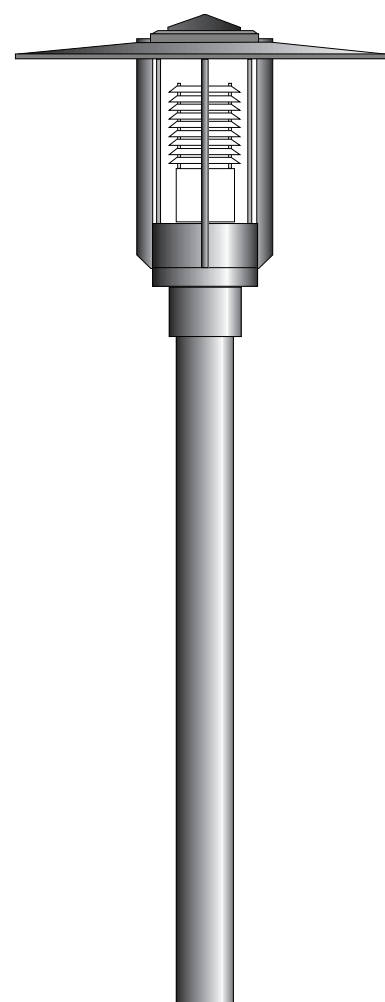

veto

ADVANTAGES

- Architectural stylish appearance
- High performance, easy maintenance

APPLICATION

- Streets, pedestrian, parking area, security
- Perimeter, park, architectural & landscape

FEATURES

- Corrosion resistant die-cast aluminium body component.
- Corrosion resistant extruded aluminium pole.
- Clear polycarbonate diffuser with UV stabilized additive.
- Stainless steel screws.
- Anodized sand blasted aluminium louvre.
- Weather proof silicone gasket.
- Integral control gear.
- Chromatized surface pre-treatment.
- Polyester powder coat with UV stabilized component.
- Colour: Black, Dark Grey, Silver, White.

CHARACTERISTICS

- Optical assembly : IP 54
- Ballast Compartment : IP 54
- Electrical Insulation : Class 1
- Voltage : 220V~240V 50/60 Hz
- Wattage : 26W~70W
- Lamp Type : HPS, M/H or MBF
- Dimensions (mm) : 660(L) x 580(H)
- Approx. Net weight : 10~12 kg

Model No.	Description	Voltage	Frequency	Lamp
GPCP	VETO 80W MBF C/W Control Gear & Lamp	220V-240V	50-60Hz	E27
GPCP0422	VETO 70W HPS C/W Control Gear & Lamp	220V-240V	50-60Hz	E27
GPCP0423	VETO 70W MH C/W Control Gear & Lamp	220V-240V	50-60Hz	E27
GPCP0544	VETO 1x42W PLC C/W Control Gear & Lamp	220V-240V	50-60Hz	Gx24q-4
GPCP0545	VETO 1x26W PLC C/W Control Gear & Lamp	220V-240V	50-60Hz	Gx24q-3