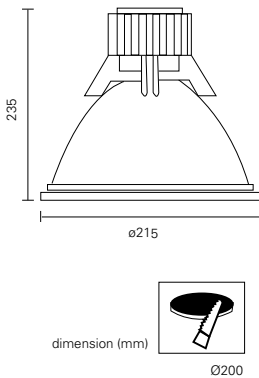

### CHARACTERISTICS

- Ceiling Rim : Die cast aluminium in white epoxy paint (Ral 9002). Other colors available upon request
- Reflector : High anodised aluminium reflector in matt finish. Optional tempered glass.
- Housing : Die cast aluminium for heat dissipation
- Lamp Holder : E27 porcelain
- Lamp : MH, HPS & MBF
- Wattage : 70W ~ 150W
- Voltage : 220/240V 50Hz
- Gear Box : Encapsulated in polyster resin form with heat resistant (silicon) cable connection.
- Insulation Class : Class 1
- Index Of Protection : IP 20
- Net Weight : 3.0 kg