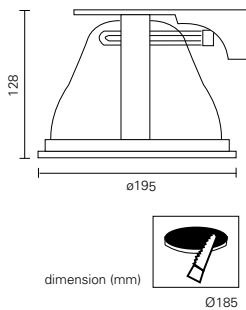

CONSTRUCTION

Downlight for Horizontal mount compact fluorescent lamps with cross louvre.

CHARACTERISTICS

- Ceiling Rim : Die cast aluminium in white epoxy powder paint (Ral 9002). Other colours available upon request.
- Reflector : High polished aluminium with cross louvre in silver finish
- Housing : Metal in epoxy powder paint with plug in connection
- Lamp Holder : G x 24d1 - VDE
  G x 24d2 - VDE
- Lamp : 1xTC-D, 2xTC-D
- Wattage : 13W~26W
- Voltage : 220V~240V 50Hz
- Gear Box : Metal with cooling fins and louvre epoxy powder paint with plug in connection
- Insulation Class : Class 1
- Index of protection : IP 20
- Dimensions (mm) : 195(L) x 128(H)
- Net Weight : 1.10 kg