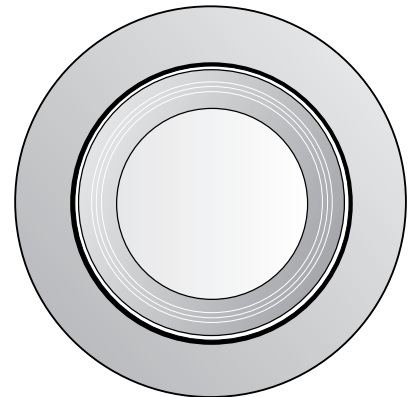

### cosmo 3

#### CONSTRUCTION

Downlight for Tungsten Halogen Lamp

#### CHARACTERISTICS

- Ceiling Rim : Die Cast Aluminium Frame In White Epoxy paint (RAL 9002). Other colour Silver, Chrome, Brass and Nickel Satin available upon request
- Reflector : Adjustable
- Housing : Die Cast Aluminium alloy
- Lamp Holder : Rx7s, G12
- Lamp : MH
- Wattage : 35W ~ 150W
- Voltage : 220V~240V 50Hz
- Insulation Class : Class 1
- Index Of Protection : IP 55
- Net Weight : 0.5 kg