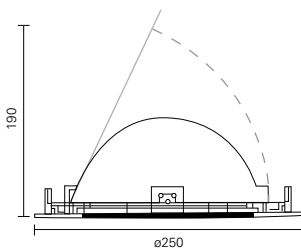

#### CHARACTERISTICS

- Ceiling Rim : Die Cast Aluminium Frame In White Epoxy paint (RAL 9002). Other colour Silver, Chrome, Brass and Nickel Satin available upon request
- Reflector : Adjustable
- Housing : Die Cast Aluminium alloy
- Lamp Holder : Rx7s, G12
- Lamp : MH
- Wattage : 35W ~ 150W
- Voltage : 220V~240V 50Hz
- Insulation Class : Class 1
- Index Of Protection : IP 55
- Net Weight : 0.5 kg