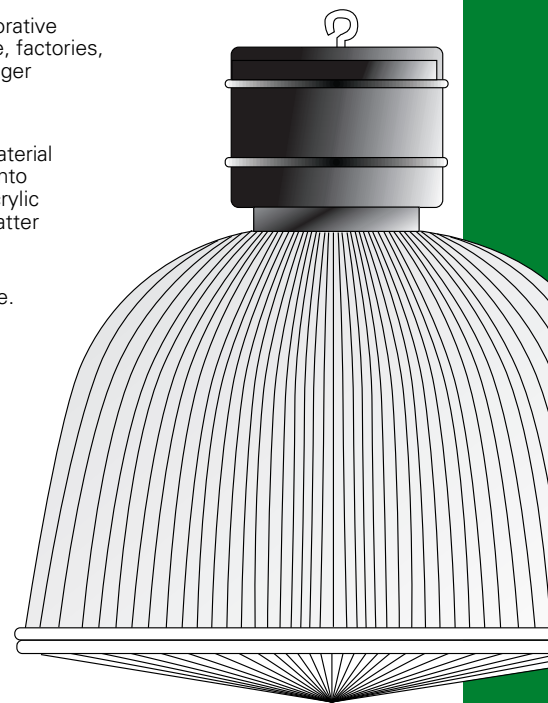

Model No.	Description	Voltage	Frequency	Lamp
NASA0008	NASA BAY 22" 250W HPS C/W Control Gear & Lamp	220-240V	50-60Hz	E40
NASA0024	NASA BAY 22" 150W HPS C/W Control Gear & Lamp	220-240V	50-60Hz	E40
NASA0030	NASA BAY 22" 400W HPS C/W Control Gear & Lamp	220-240V	50-60Hz	E40
NASA0034	NASA BAY 22" 1000W HPS C/W Control Gear & Lamp	220-240V	50-60Hz	E40
NASA0010	NASA BAY 22" 250W MBF C/W Control Gear & Lamp	220-240V	50-60Hz	E40
NASA0031	NASA BAY 22" 400W MBF C/W Control Gear & Lamp	220-240V	50-60Hz	E40
NASA0009	NASA BAY 22" 250W M/H C/W Control Gear & Lamp	220-240V	50-60Hz	E40
NASA0028	NASA BAY 22" 400W M/H C/W Control Gear & Lamp	220-240V	50-60Hz	E40
NASA0033	NASA BAY 22" 1000W M/H C/W Control Gear & Lamp	220-240V	50-60Hz	E40

ordering information