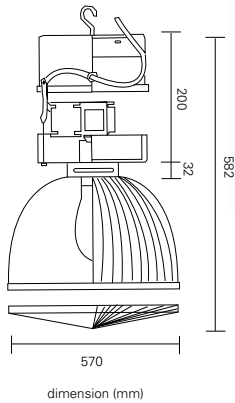

nasa bay 22"

ADVANTAGES

- Architectural stylish appearance
- Low glare, high efficiency

APPLICATION

- Low, medium & highbay industrial, shopping complex, multipurpose hall
- Business mall, decorative lighting, warehouse, factories, railway station, hanger

CHARACTERISTICS

- Optical assembly : IP 54
- Ballast Compartment : IP 23
- Electrical Insulation : Class 1
- Voltage : 220V~240V 50/60 Hz
- Wattage : 150W~400W
- Lamp type : HPS, M/H or MBF
- Dimensions (mm) : 570(L) x 582(H)
- Approx. Net weight : 6~9 kg