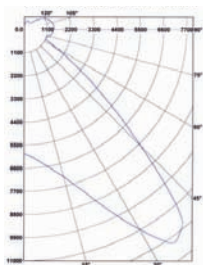

nasa bay 22"

ADVANTAGES

- Architectural stylish appearance
- Low glare, high efficiency

APPLICATION

- Low, medium & highbay industrial, shopping complex, multipurpose hall
- Business mall, decorative lighting, warehouse, factories, railway station, hanger

CHARACTERISTICS

- Optical assembly : IP 54
- Ballast Compartment : IP 23
- Electrical Insulation : Class 1
- Voltage : 220V~240V 50/60 Hz
- Wattage : 150W~400W
- Lamp type : HPS, M/H or MBF
- Dimensions (mm) : 570(L) x 582(H)
- Approx. Net weight : 6~9 kg