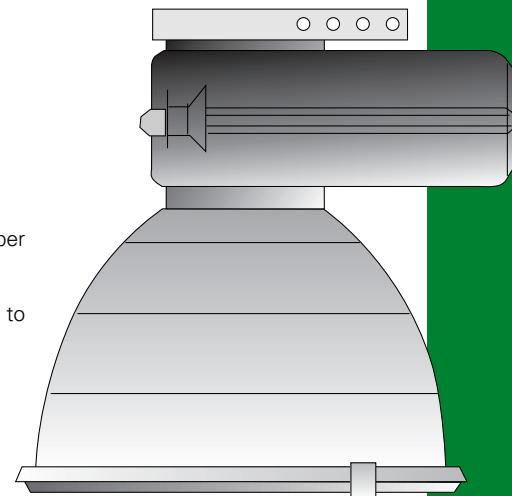

lecco IP65

dimension (mm)

ADVANTAGES

- Architectural stylish appearance
- High performance, easy maintenance
- Low profile, fully aluminium & glass

APPLICATION

- Factories, assembly plants, warehouse, hangers
- Gymnasium, sport hall, commercial
- Suggested mounting height : 4m and above

FEATURES

- Die cast aluminium ballast housing with cooling fins.
- Finish with epoxy powder paint. Standard colour – Black.
- 99.9% purity aluminium polished and anodized reflector.
- High reflectance anodised finished on hydroformed aluminium faceted reflector.
- Thermal shock resistant tempered glass (5mm) in a silicone rubber gasket with securing clip in nickel coated steel installed on the reflector.
- Tempered glass is locked to the ballast housing by safety chain to avoid accidental fall.
- Ballast component mounted on a removable gear tray for easy maintenance. Ceramic lamp holder with silver plated contact.
- Emergency switch quartz system available (on request).

CHARACTERISTICS

- Optical Assembly : IP 65
- Ballast Compartment : IP 65
- Electrical Insulation : Class 1
- Voltage : 220V~240V 50/60 Hz
- Wattage : 150~400W
- Lamp type : HPS, M/H or MBF
- Dimensions (mm) : 550(L) x 480(W) x 500(H)
- Approx. Net weight : 9~11 kg