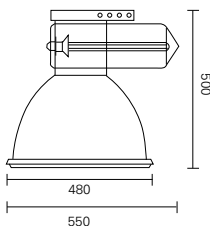

lecco IP65

dimension (mm)

ADVANTAGES

- Architectural stylish appearance
- High performance, easy maintenance
- Low profile, fully aluminium & glass

APPLICATION

- Factories, assembly plants, warehouse, hangers
- Gymnasium, sport hall, commercial
- Suggested mounting height : 4m and above

FEATURES

- Die cast aluminium ballast housing with cooling fins.
- Finish with epoxy powder paint. Standard colour – Black.
- 99.9% purity aluminium polished and anodized reflector.
- High reflectance anodised finished on hydroformed aluminium faceted reflector.
- Thermal shock resistant tempered glass (5mm) in a silicone rubber gasket with securing clip in nickel coated steel installed on the reflector.
- Tempered glass is locked to the ballast housing by safety chain to avoid accidental fall.
- Ballast component mounted on a removable gear tray for easy maintenance. Ceramic lamp holder with silver plated contact.
- Emergency switch quartz system available (on request).

CHARACTERISTICS

- Optical Assembly : IP 65
- Ballast Compartment : IP 65
- Electrical Insulation : Class 1
- Voltage : 220V~240V 50/60 Hz
- Wattage : 150~400W
- Lamp type : HPS, M/H or MBF
- Dimensions (mm) : 550(L) x 480(W) x 500(H)
- Approx. Net weight : 9~11 kg