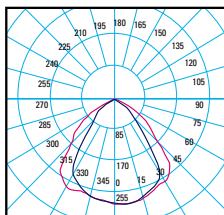

dimension (mm)

Model No.	Description	Voltage	Frequency	Lamp
CCP00029	VOGUE 70W MH (White) C/W Gear & Bulb	220-240V	50-60Hz	Rx7s
CCP00030	VOGUE 70W MH (Black) C/W Gear & Bulb	220-240V	50-60Hz	Rx7s
CCP00031	VOGUE 150W MH (White) C/W Gear & Bulb	220-240V	50-60Hz	Rx7s
CCP00032	VOGUE 150W MH (Black) C/W Gear & Bulb	220-240V	50-60Hz	Rx7s

ordering information