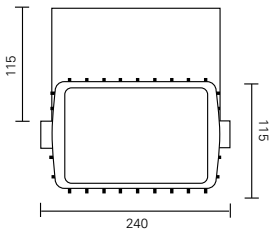

CHARACTERISTICS

- Optical assembly : IP 20
- Ballast Compartment : IP 20
- Electrical Insulation : Class 1
- Voltage : 220V~240V 50/60 Hz
- Wattage : 70W~150W
- Lamp type : M/H (Rx7s)
- Dimensions (mm) : 240(L) x 205(W) x 115(H)
- Approx. Net weight : 1~2 kg