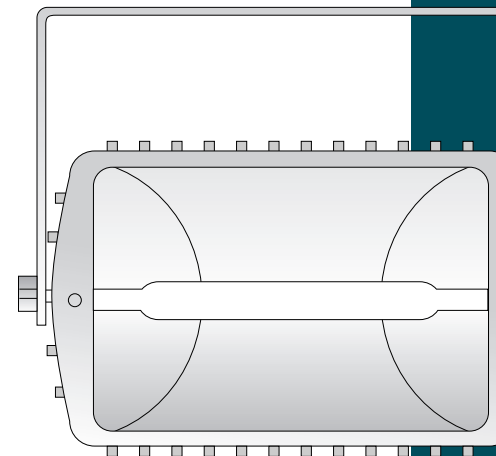

Model No.	Description	Voltage	Frequency	Lamp
CCP00029	VOGUE 70W MH (White) C/W Gear & Bulb	220-240V	50-60Hz	Rx7s
CCP00030	VOGUE 70W MH (Black) C/W Gear & Bulb	220-240V	50-60Hz	Rx7s
CCP00031	VOGUE 150W MH (White) C/W Gear & Bulb	220-240V	50-60Hz	Rx7s
CCP00032	VOGUE 150W MH (Black) C/W Gear & Bulb	220-240V	50-60Hz	Rx7s

ordering information