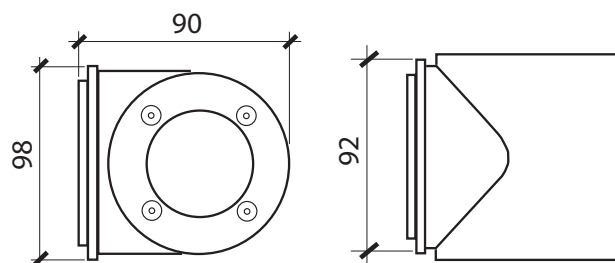

amenity FREON

The Freon is an indoor or outdoor light fitting with either mono-emission or bi-emission wall wash. Its compact metallic design is suitable for private or public areas.

1. 1
  2. 2
  3. 3
  4. 4
  5. 5
  6. 6
  7. 7
2. APPLICATION COLOR CODE

freon -   -   -

SOURCE	LED
LUMENS	150
LAMPLIFE	50,000 HRS
INPUT VOLTAGE	12VDC
OPERATING TEMP	-20°~60°
PROTECTION RATING	IP65

COLOR CODE	COLOR	BEAM ANGLE	POWER (WATTS)	PROJECTION DISTANCE	HOUSING DESCRIPTION	GEAR/CONTROLS	SIZE (MM)	SCHEMATIC DIAGRAM
WARM	3000K	30°	3 X 1W	<3.0 m	DIE CAST ALUMINUM BODY WITH TEMPERED GLASS DIFFUSER	REMOTE DRIVER + DMX DECODER (DMX CONTROLLABLE)	LENGTH	see Appendix
COOL	5500K						90.0	
ORED	RED						WIDTH	
OGRN	GREEN						98.0	
OBLU	BLUE						HEIGHT	
ORGB	RGB						92.0	

**FILL UP ORDERING REFERENCE ACCORDINGLY > example: NAME -   -   -