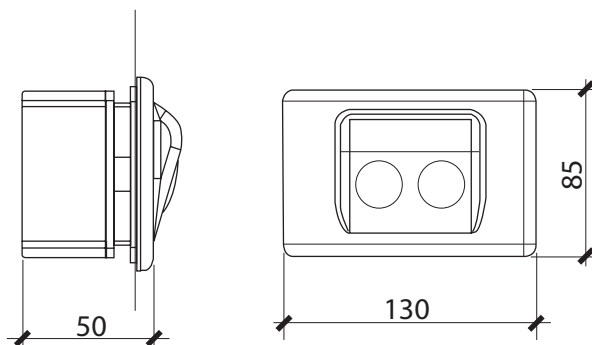

amenity **MIRIH**

The Mirih is a wall recessed light fitting. It is suitable for cinemas, transit areas, stairs, corridors, sheltered areas inside and outside of private or private buildings.

1. 1
  2. 2
  3. 3
  4. 4
  5. 5
  6. 6
  7. 7
2. APPLICATION COLOR CODE

mirih -   -   -

SOURCE	LED
LUMENS	100
LAMPLIFE	50,000 HRS
INPUT VOLTAGE	12VDC
OPERATING TEMP	-20°~60°
PROTECTION RATING	IP65

COLOR CODE	COLOR	BEAM ANGLE	POWER (WATTS)	PROJECTION DISTANCE	HOUSING DESCRIPTION	GEAR/CONTROLS	SIZE (MM)	SCHEMATIC DIAGRAM
WARM	3000K	30°	2 X 1W	N.A.	BLACK ANODIZED ALUMINUM	REMOTE DRIVER + DMX DECODER (DMX CONTROLLABLE)	LENGTH	see Appendix
COOL	5500K						130.0	
ORED	RED						WIDTH	
OGRN	GREEN						85.0	
OBLU	BLUE						HEIGHT	
ORGB	RGB						50.0	

**FILL UP ORDERING REFERENCE ACCORDINGLY > example: NAME -   -   -