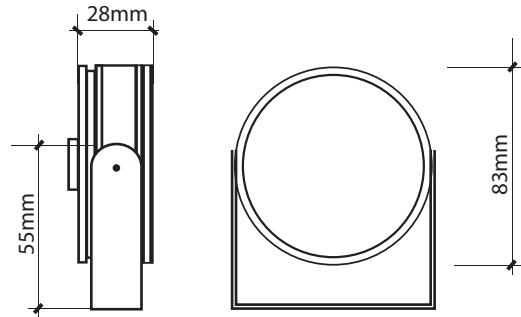

amenity **ODDY**

The Oddy is a floor or surface mounted adjustable directional light using latest technologies of high output light emitting diodes LED available.

1. 1
  2. 2
  3. 3
  4. 4
  5. 5
  6. 6
  7. 7
2. APPLICATION COLOR CODE

oddy -   -   -

SOURCE	LED
LUMENS	150
LAMPLIFE	50,000 HRS
INPUT VOLTAGE	350mA
OPERATING TEMP	-20°~60°
PROTECTION RATING	IP66

COLOR CODE	COLOR	BEAM ANGLE	POWER (WATTS)	PROJECTION DISTANCE	HOUSING DESCRIPTION	GEAR/CONTROLS	SIZE (MM)	SCHEMATIC DIAGRAM
WARM	3000K	10° 30° 8X25°	3 X 1W	N.A.	BLACK ANODIZED ALUMINUM	REMOTE DRIVER + DMX DECODER (DMX CONTROLLABLE)	LENGTH	see Appendix
COOL	5500K						83.0 Ø	
ORED	RED						WIDTH	
OGRN	GREEN						HEIGHT	
OBLU	BLUE						28.0	
ORGB	RGB							

**FILL UP ORDERING REFERENCE ACCORDINGLY > example: NAME -   -   -