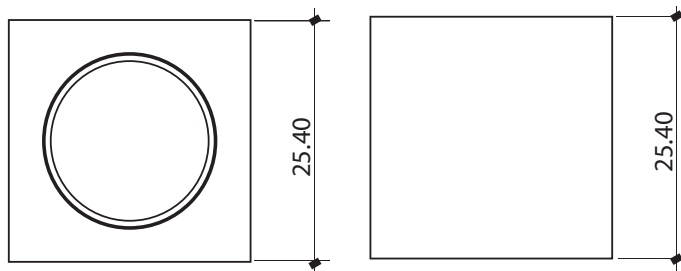

# downlight CUBE

The Cube is a small, versatile, lightweight and packed with a single hi-intensity LED, the Cube is extremely reliable and offers the right illumination for both indoor and outdoor installation.

cube -     -    -

<b>SOURCE</b>	LED
<b>LUMENS</b>	50
<b>LAMPLIFE</b>	50,000 HRS
<b>INPUT VOLTAGE</b>	350mA
<b>OPERATING TEMP</b>	-20°~50°
<b>PROTECTION RATING</b>	IP67

COLOR CODE	COLOR	BEAM ANGLE	POWER (WATTS)	PROJECTION DISTANCE	HOUSING DESCRIPTION	GEAR/CONTROLS	SIZE (MM)	SCHEMATIC DIAGRAM
WARM	3000K	10° 20° 30° 50°	1 X 1W	N.A.	DIE CAST ALUMINUM BODY	REMOTE DRIVER + DMX DECODER (DMX CONTROLLABLE)	LENGTH	see Appendix
COOL	5500K						25.4	
ORED	RED						WIDTH	
OGRN	GREEN						25.4	
OBLU	BLUE						HEIGHT	
ORGB	RGB						25.4	