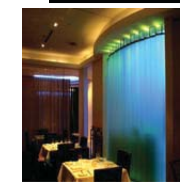

# downlight CUBE

The Cube is a small, versatile, lightweight and packed with a single hi-intensity LED, the Cube is extremely reliable and offers the right illumination for both indoor and outdoor installation.