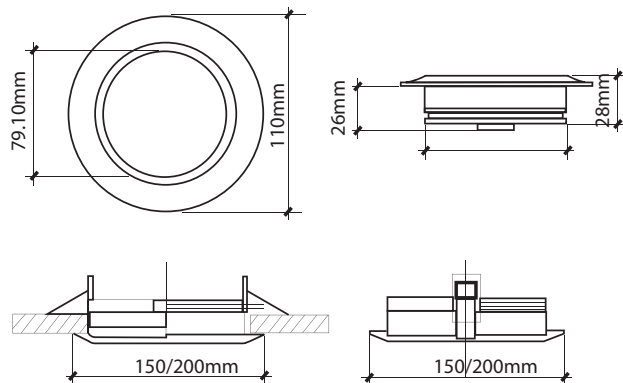

ophir -   -   -

SOURCE	LED
LUMENS	150~450
LAMPLIFE	50,000 HRS
INPUT VOLTAGE	350mA
OPERATING TEMP	-20°~50°
PROTECTION RATING	IP20 or IP55

COLOR CODE	COLOR	BEAM ANGLE	POWER (WATTS)	PROJECTION DISTANCE	HOUSING DESCRIPTION	GEAR/CONTROLS	SIZE (MM)	SCHEMATIC DIAGRAM
WARM	3000K	30° 50°	3 X 1W 6 X 1W 9X 1W	N.A.	BLACK ANODIZED ALUMINUM	REMOTE DRIVER + DMX DECODER (DMX CONTROLLABLE)	LENGTH	see Appendix A
COOL	5500K						110.0 Ø	
							150.0 Ø	
							200.0 Ø	
ORED	RED						WIDTH	B
OGRN	GREEN							
OBLU	BLUE	HEIGHT						
ORGB	RGB	28.0	D					
		50.0						

**FILL UP ORDERING REFERENCE ACCORDINGLY > example: NAME -   -   -