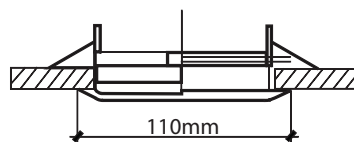

downlight OPUS

The Opus is a recessed and surface mounted adjustable downlight using latest technologies of high output light emitting diodes LED available.

1. 1
  2. 2
  3. 3
  4. 4
  5. 5
  6. 6
  7. 7
2. APPLICATION COLOR CODE

opus -   -   -

SOURCE	LED
LUMENS	150
LAMPLIFE	50,000 HRS
INPUT VOLTAGE	350mA
OPERATING TEMP	-20°~50°
PROTECTION RATING	IP55

COLOR CODE	COLOR	BEAM ANGLE	POWER (WATTS)	PROJECTION DISTANCE	HOUSING DESCRIPTION	GEAR/CONTROLS	SIZE (MM)	SCHEMATIC DIAGRAM
WARM	3000K	110°	3 X 1W	N.A.	DIE CAST ALUMINUM	REMOTE DRIVER + DMX DECODER (DMX CONTROLLABLE)	LENGTH	see Appendix A B C D
COOL	5500K						110.0 Ø	
ORED	RED						75.0 Ø	
OGRN	GREEN							
OBLU	BLUE							
ORGB	RGB							
							HEIGHT	28.0

**FILL UP ORDERING REFERENCE ACCORDINGLY > example: NAME -   -   -