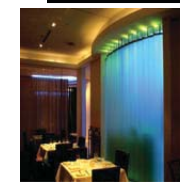

1. 1
  2. 2
  3. 3
  4. 4
  5. 5
  6. 6
  7. 7
2. APPLICATION COLOR CODE

opus -   -   -

SOURCE	LED
LUMENS	150
LAMPLIFE	50,000 HRS
INPUT VOLTAGE	350mA
OPERATING TEMP	-20°~50°
PROTECTION RATING	IP55

COLOR CODE	COLOR	BEAM ANGLE	POWER (WATTS)	PROJECTION DISTANCE	HOUSING DESCRIPTION	GEAR/CONTROLS	SIZE (MM)	SCHEMATIC DIAGRAM
WARM	3000K	110°	3 X 1W	N.A.	DIE CAST ALUMINUM	REMOTE DRIVER + DMX DECODER (DMX CONTROLLABLE)	LENGTH	see Appendix A B C D
COOL	5500K						110.0 Ø	
ORED	RED						75.0 Ø	
OGRN	GREEN							
OBLU	BLUE							
ORGB	RGB							
							HEIGHT	28.0

**FILL UP ORDERING REFERENCE ACCORDINGLY > example: NAME -   -   -