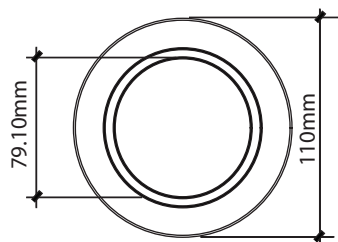

downlight OPUS

The Opus is a recessed and surface mounted adjustable downlight using latest technologies of high output light emitting diodes LED available.

1. 1
  2. 2
  3. 3
  4. 4
  5. 5
  6. 6
  7. 7
2. APPLICATION COLOR CODE

opus -   -   -

SOURCE	LED
LUMENS	150
LAMPLIFE	50,000 HRS
INPUT VOLTAGE	350mA
OPERATING TEMP	-20°~50°
PROTECTION RATING	IP55

COLOR CODE	COLOR	BEAM ANGLE	POWER (WATTS)	PROJECTION DISTANCE	HOUSING DESCRIPTION	GEAR/CONTROLS	SIZE (MM)	SCHEMATIC DIAGRAM
WARM	3000K	110°	3 X 1W	N.A.	DIE CAST ALUMINUM	REMOTE DRIVER + DMX DECODER (DMX CONTROLLABLE)	LENGTH	see Appendix A B C D
COOL	5500K						110.0 Ø	
ORED	RED						75.0 Ø	
OGRN	GREEN							
OBLU	BLUE							
ORGB	RGB							
							HEIGHT	28.0

**FILL UP ORDERING REFERENCE ACCORDINGLY > example: NAME -   -   -