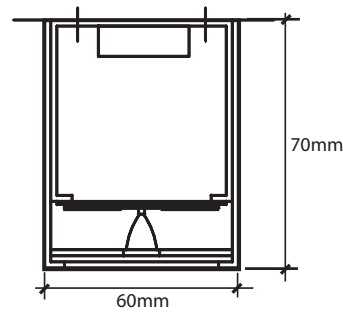

downlight TRIO

The Trio is extremely reliable and offers the right illumination for interior downlighting. Definitely an energy saver yet sufficient lighting for indoor use.

1. 1
  2. 2
  3. 3
  4. 4
  5. 5
  6. 6
  7. 7
2. APPLICATION COLOR CODE

trio -   -   -

SOURCE	LED
LUMENS	150
LAMPLIFE	50,000 HRS
INPUT VOLTAGE	12VDC
OPERATING TEMP	-20°~50°
PROTECTION RATING	IP20

COLOR CODE	COLOR	BEAM ANGLE	POWER (WATTS)	PROJECTION DISTANCE	HOUSING DESCRIPTION	GEAR/CONTROLS	SIZE (MM)	SCHEMATIC DIAGRAM				
WARM	3000K	10° 20° 30° 50°	3 X 1W	N.A.	ANODIZED ALUMINUM	BUILT-IN DRIVER + DMX DECODER (DMX CONTROLLABLE)	LENGTH	see Appendix				
COOL	5500K						160.0					
ORED	RED						WIDTH		60.0			
OGRN	GREEN						HEIGHT					
OBLU	BLUE						70.0					
ORGB	RGB											

**FILL UP ORDERING REFERENCE ACCORDINGLY > example: NAME -   -   -