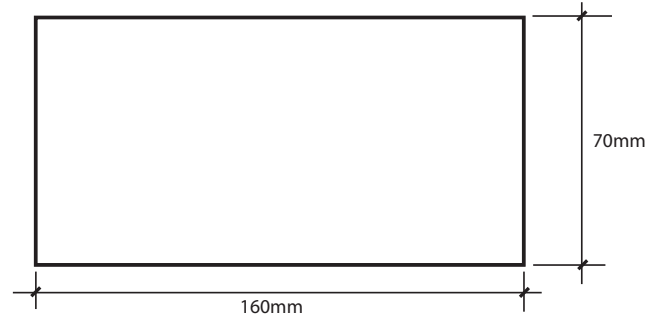

downlight TRIO

The Trio is extremely reliable and offers the right illumination for interior downlighting. Definitely an energy saver yet sufficient lighting for indoor use.

1. 1
  2. 2
  3. 3
  4. 4
  5. 5
  6. 6
  7. 7
2. APPLICATION COLOR CODE

trio -   -   -

SOURCE	LED
LUMENS	150
LAMPLIFE	50,000 HRS
INPUT VOLTAGE	12VDC
OPERATING TEMP	-20°~50°
PROTECTION RATING	IP20

COLOR CODE	COLOR	BEAM ANGLE	POWER (WATTS)	PROJECTION DISTANCE	HOUSING DESCRIPTION	GEAR/CONTROLS	SIZE (MM)	SCHEMATIC DIAGRAM				
WARM	3000K	10° 20° 30° 50°	3 X 1W	N.A.	ANODIZED ALUMINUM	BUILT-IN DRIVER + DMX DECODER (DMX CONTROLLABLE)	LENGTH	see Appendix				
COOL	5500K						160.0					
ORED	RED						WIDTH		60.0			
OGRN	GREEN						HEIGHT					
OBLU	BLUE						70.0					
ORGB	RGB											

**FILL UP ORDERING REFERENCE ACCORDINGLY > example: NAME -   -   -