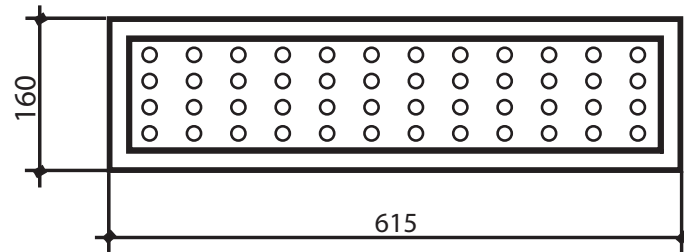

AVIVA

The Aviva is a high power LED with high efficient focused lense that reaches 50 meters. Its rational design is suitable for facade lighting and outdoor commercial buildings.

1. 1
  2. 2
  3. 3
  4. 4
  5. 5
  6. 6
  7. 7
2. APPLICATION COLOR CODE

aviva -   -   -

COLOR CODE   BEAM   POWER

SOURCE	LED
LUMENS	3840
LAMPLIFE	50,000 HRS
INPUT VOLTAGE	110~220VDC
OPERATING TEMP	-20°~60°
PROTECTION RATING	IP65

COLOR CODE	COLOR	BEAM ANGLE	POWER (WATTS)	PROJECTION DISTANCE	HOUSING DESCRIPTION	GEAR/CONTROLS	SIZE (MM)	SCHEMATIC DIAGRAM
WARM	3000K	10° 30°	48W	<50.0	DIE CAST ALUMINUM BODY WITH 5MM CLEAR TEMPERED GLASS	REMOTE DRIVER + DMX DECODER (DMX CONTROLLABLE)	LENGTH	see Appendix
COOL	5500K						615.0	
ORED	RED						WIDTH	
OGRN	GREEN						160.0	
OBLU	BLUE						HEIGHT	
ORGB	RGB						65.0	

**FILL UP ORDERING REFERENCE ACCORDINGLY > example: NAME - 0RGB - 030 - 01