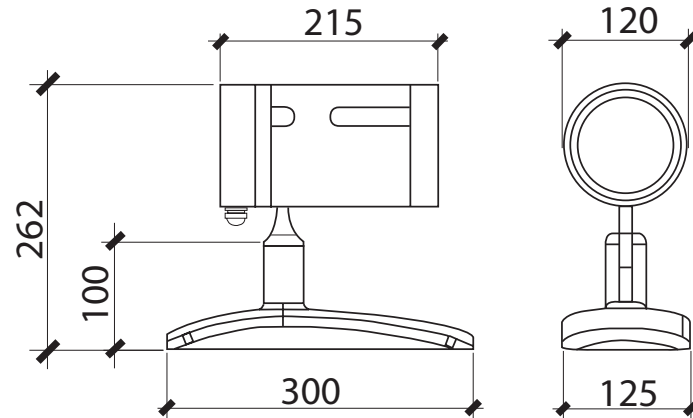

floodlights

NEXUS

The Nexus is a versatile spot floodlighting suitable for wall or ceiling mounted, or free standing on floor either interior or exterior use.

1. 1
  2. 2
  3. 3
  4. 4
  5. 5
  6. 6
  7. 7
2. APPLICATION COLOR CODE

nexus -   -   -

SOURCE	LED
LUMENS	400
LAMPLIFE	50,000 HRS
INPUT VOLTAGE	220~240VAC
OPERATING TEMP	-20°~60°
PROTECTION RATING	IP65

COLOR CODE	COLOR	BEAM ANGLE	POWER (WATTS)	PROJECTION DISTANCE	HOUSING DESCRIPTION	GEAR/CONTROLS	SIZE (MM)	SCHEMATIC DIAGRAM
WARM	3000K	10° 30°	10W	<20.0	DIE-CAST ALUMINUM	BUILT-IN DRIVER + DMX DECODER (DMX CONTROLLABLE)	LENGTH	see Appendix
COOL	5500K						300.0	
ORED	RED						WIDTH	
OGRN	GREEN						125.0	
OBLU	BLUE						HEIGHT	
ORGB	RGB						262.0	

**FILL UP ORDERING REFERENCE ACCORDINGLY > example: NAME -   -   -