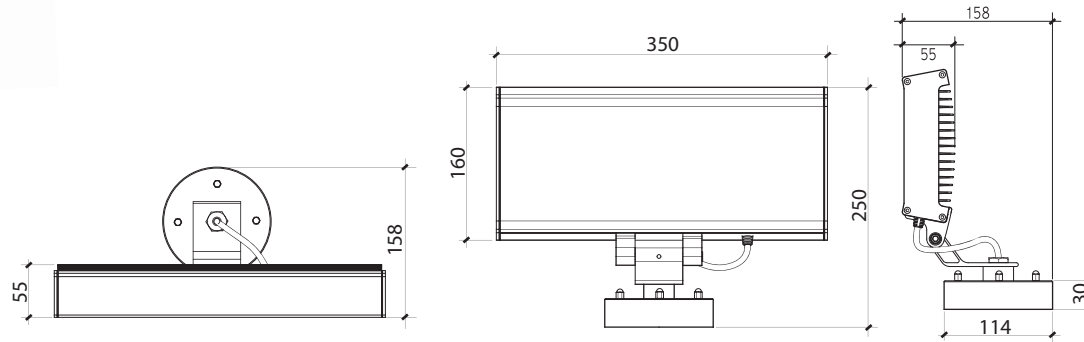

The Sheek combines fantastic, saturated wall washing color and color changing effects with high-performance, operational efficiency, and simplified installation. The fixture is fully enclosed in a stylish and rugged aluminium housing and meets specifications for use in wet locations.