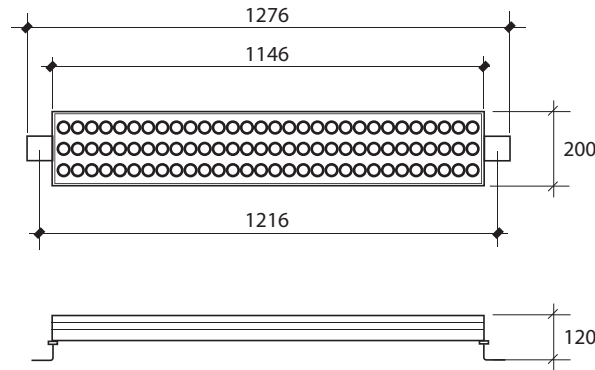

floodlights

UNIX

The Unix is a high power LED with high efficient floodlight LED. Its rational design is suitable for facade lighting and outdoor commercial buildings.

1. 1
  2. 2
  3. 3
  4. 4
  5. 5
  6. 6
  7. 7
2. APPLICATION COLOR CODE

unix -   -   -

SOURCE	LED
LUMENS	10000
LAMPLIFE	50,000 HRS
INPUT VOLTAGE	220~240VAC
OPERATING TEMP	-20°~60°
PROTECTION RATING	IP66

COLOR CODE	COLOR	BEAM ANGLE	POWER (WATTS)	PROJECTION DISTANCE	HOUSING DESCRIPTION	GEAR/CONTROLS	SIZE (MM)	SCHEMATIC DIAGRAM
WARM	3000K	10° 30° 50°	310W	<50.0	ANODIZED ALUMINUM EXTRUSION BODY	REMOTE DRIVER + DMX DECODER (DMX CONTROLLABLE)	LENGTH	see Appendix
COOL	5500K						1276.0	
ORED	RED						WIDTH	
OGRN	GREEN						200.0	
OBLU	BLUE						HEIGHT	
ORGB	RGB						120.0	

**FILL UP ORDERING REFERENCE ACCORDINGLY > example: NAME -   -   -