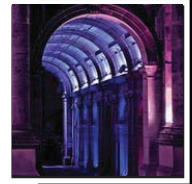

1. 1
  2. 2
  3. 3
  4. 4
  5. 5
  6. 6
  7. 7
2. APPLICATION COLOR CODE

alvan -   -   -

SOURCE	LED
LUMENS	500
LAMPLIFE	50,000 HRS
INPUT VOLTAGE	350mA
OPERATING TEMP	-20°~60°
PROTECTION RATING	IP68

COLOR CODE	COLOR	BEAM ANGLE	POWER (WATTS)	PROJECTION DISTANCE	HOUSING DESCRIPTION	GEAR/CONTROLS	SIZE (MM)	SCHEMATIC DIAGRAM
WARM	3000K	15°	7W 21W	N.A.	ANODIZED ALUMINUM	REMOTE DRIVER + DMX DECODER (DMX CONTROLLABLE)	LENGTH	see Appendix
COOL	5500K						100.0 Ø	
ORED	RED						WIDTH	
OGRN	GREEN						HEIGHT	
OBLU	BLUE						62.6	
ORGB	RGB							

**FILL UP ORDERING REFERENCE ACCORDINGLY > example: NAME -   -   -