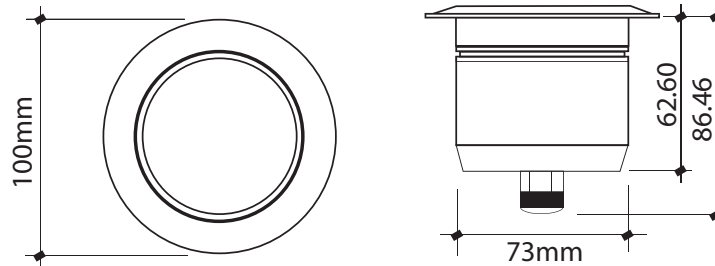

inground ALVAN

The Alvan is a Pool LED luminaire with a compact design. It has a machined polish stainless steel face-plate with black anodized aluminium housing, stainless steel waterproof casing and holds a seven numbers of hi-powered LED.

1. 1
  2. 2
  3. 3
  4. 4
  5. 5
  6. 6
  7. 7
2. APPLICATION COLOR CODE

alvan -   -   -

SOURCE	LED
LUMENS	500
LAMPLIFE	50,000 HRS
INPUT VOLTAGE	350mA
OPERATING TEMP	-20°~60°
PROTECTION RATING	IP68

COLOR CODE	COLOR	BEAM ANGLE	POWER (WATTS)	PROJECTION DISTANCE	HOUSING DESCRIPTION	GEAR/CONTROLS	SIZE (MM)	SCHEMATIC DIAGRAM
WARM	3000K	15°	7W 21W	N.A.	ANODIZED ALUMINUM	REMOTE DRIVER + DMX DECODER (DMX CONTROLLABLE)	LENGTH	see Appendix
COOL	5500K						100.0 Ø	
ORED	RED						WIDTH	
OGRN	GREEN						HEIGHT	
OBLU	BLUE						62.6	
ORGB	RGB							

**FILL UP ORDERING REFERENCE ACCORDINGLY > example: NAME -   -   -