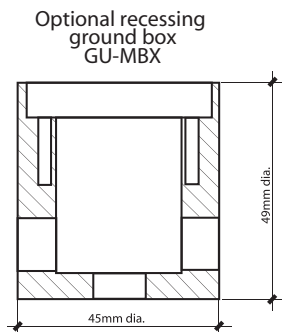

inground GUIDA

The Guida is designed for exterior decking, shelf lighting, can be integrated with furniture, under counters, staircases and display cases. It has an ultra slim design, UV and IR safe, low maintenance cost, high reliability and immediate start-up.

1. 1
  2. 2
  3. 3
  4. 4
  5. 5
  6. 6
  7. 7
2. APPLICATION COLOR CODE

guida -   -   -

SOURCE	LED
LUMENS	40
LAMPLIFE	50,000 HRS
INPUT VOLTAGE	350mA
OPERATING TEMP	-20°~60°
PROTECTION RATING	IP67

COLOR CODE	COLOR	BEAM ANGLE	POWER (WATTS)	PROJECTION DISTANCE	HOUSING DESCRIPTION	GEAR/CONTROLS	SIZE (MM)	SCHEMATIC DIAGRAM
WARM	3000K	30°	1 X 1.2W	N.A.	ALUMINUM BODY	REMOTE DRIVER + DMX DECODER (DMX CONTROLLABLE)	LENGTH	see Appendix
COOL	5500K						50.0 Ø	
ORED	RED						WIDTH	
OGRN	GREEN						HEIGHT	
OBLU	BLUE						2.5 / 10.5 / 8.0	
ORGB	RGB							

**FILL UP ORDERING REFERENCE ACCORDINGLY > example: NAME -   -   -