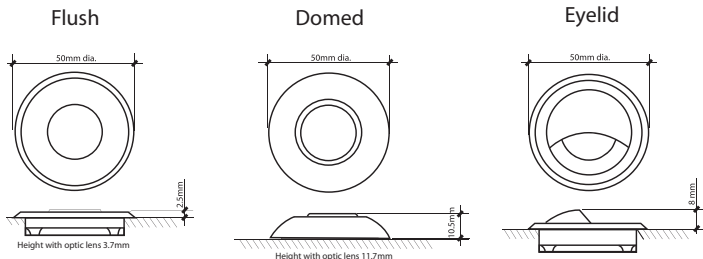

inground GUIDA

The Guida is designed for exterior decking, shelf lighting, can be integrated with furniture, under counters, staircases and display cases. It has an ultra slim design, UV and IR safe, low maintenance cost, high reliability and immediate start-up.

1. 1
  2. 2
  3. 3
  4. 4
  5. 5
  6. 6
  7. 7
2. APPLICATION COLOR CODE

guida -   -   -

SOURCE	LED
LUMENS	40
LAMPLIFE	50,000 HRS
INPUT VOLTAGE	350mA
OPERATING TEMP	-20°~60°
PROTECTION RATING	IP67

COLOR CODE	COLOR	BEAM ANGLE	POWER (WATTS)	PROJECTION DISTANCE	HOUSING DESCRIPTION	GEAR/CONTROLS	SIZE (MM)	SCHEMATIC DIAGRAM
WARM	3000K	30°	1 X 1.2W	N.A.	ALUMINUM BODY	REMOTE DRIVER + DMX DECODER (DMX CONTROLLABLE)	LENGTH	see Appendix
COOL	5500K						50.0 Ø	
ORED	RED						WIDTH	
OGRN	GREEN						HEIGHT	
OBLU	BLUE						2.5 / 10.5 / 8.0	
ORGB	RGB							

**FILL UP ORDERING REFERENCE ACCORDINGLY > example: NAME -   -   -