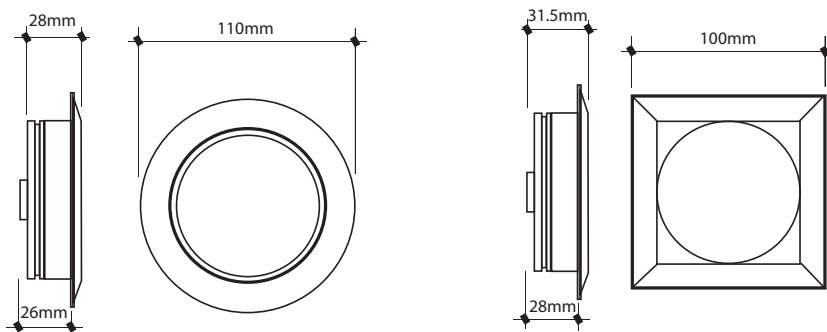

inground SIDON

The Sidon is a very compact design. It's anodized aluminum housing waterproof and holds a 3 x 1W hi-powered LED. It is designed to allow flexibility for indoor or outdoor floor uplight.

1. 1
  2. 2
  3. 3
  4. 4
  5. 5
  6. 6
  7. 7
2. APPLICATION COLOR CODE

sidon -   -   -

SOURCE	LED
LUMENS	150
LAMPLIFE	50,000 HRS
INPUT VOLTAGE	350mA
OPERATING TEMP	-20°~60°
PROTECTION RATING	IP68

COLOR CODE	COLOR	BEAM ANGLE	POWER (WATTS)	PROJECTION DISTANCE	HOUSING DESCRIPTION	GEAR/CONTROLS	SIZE (MM)	SCHEMATIC DIAGRAM
WARM	3000K	110°	3 X 1W	N.A.	ANODIZED ALUMINUM BODY	REMOTE DRIVER + DMX DECODER (DMX CONTROLLABLE)	LENGTH	see Appendix
COOL	5500K						110.0 Ø	
ORED	RED						WIDTH	
OGRN	GREEN						HEIGHT	
OBLU	BLUE						28.0	
ORGB	RGB							

**FILL UP ORDERING REFERENCE ACCORDINGLY > example: NAME -   -   -