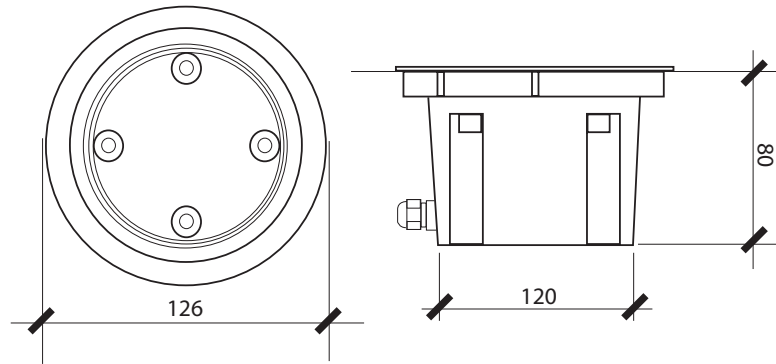

inground ZEN 2

The Zen 2 is a walkover recessed wall/ground round LED inground luminaire. Suitable for pedestrian areas, sheltered areas and accent lighting.

1. 1
   - 2
   - 3
   - 4
   - 5
   - 6
   - 7
2. APPLICATION COLOR CODE

zen 2 -   -   -

SOURCE	LED
LUMENS	150
LAMPLIFE	50,000 HRS
INPUT VOLTAGE	350mA
OPERATING TEMP	-20°~60°
PROTECTION RATING	IP68

COLOR CODE	COLOR	BEAM ANGLE	POWER (WATTS)	PROJECTION DISTANCE	HOUSING DESCRIPTION	GEAR/CONTROLS	SIZE (MM)	SCHEMATIC DIAGRAM
WARM	3000K	110°	3 X 1W	N.A.	CAST ALUMINUM BODY	REMOTE DRIVER + DMX DECODER (DMX CONTROLLABLE)	LENGTH	see Appendix
COOL	5500K						126.0 Ø	
ORED	RED						WIDTH	
OGRN	GREEN						HEIGHT	
OBLU	BLUE						80.0	C
ORGB	RGB							D

**FILL UP ORDERING REFERENCE ACCORDINGLY > example: NAME -   -   -