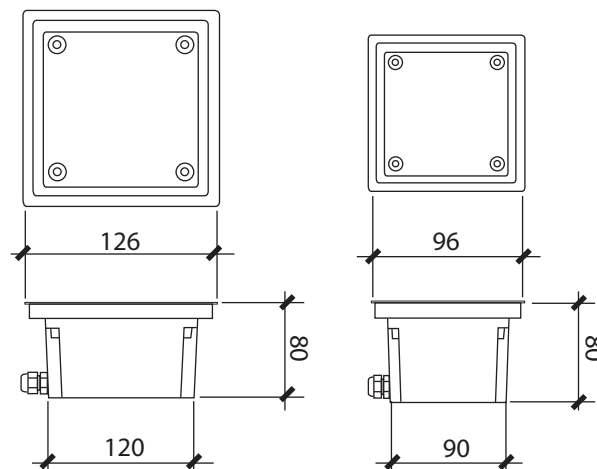

inground ZEN 3

The Zen 3 is a walkover recessed wall/ground round LED inground luminaire. Suitable for pedestrian areas, sheltered areas and accent lighting.

1. 1
  2. 2
  3. 3
  4. 4
  5. 5
  6. 6
  7. 7
2. APPLICATION COLOR CODE

zen 3 -   -   -

SOURCE	LED
LUMENS	150
LAMPLIFE	50,000 HRS
INPUT VOLTAGE	350mA
OPERATING TEMP	-20°~60°
PROTECTION RATING	IP68

COLOR CODE	COLOR	BEAM ANGLE	POWER (WATTS)	PROJECTION DISTANCE	HOUSING DESCRIPTION	GEAR/CONTROLS	SIZE (MM)	SCHEMATIC DIAGRAM
WARM	3000K	110°	3 X 1W	N.A.	CAST ALUMINUM BODY	REMOTE DRIVER + DMX DECODER (DMX CONTROLLABLE)	LENGTH	see Appendix A B C D
COOL	5500K						126.0 Ø	
ORED	RED						96.0 Ø	
OGRN	GREEN							
OBLU	BLUE							
ORGB	RGB							
							HEIGHT	80.0

**FILL UP ORDERING REFERENCE ACCORDINGLY > example: NAME -   -   -