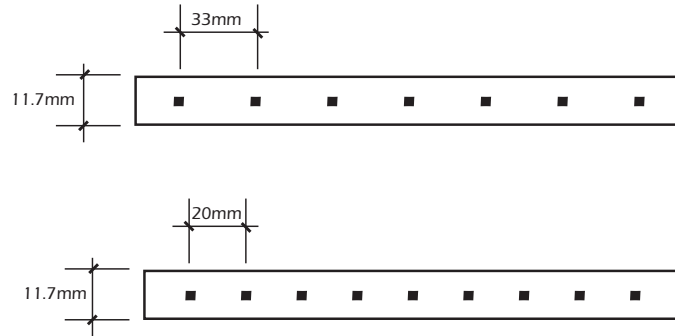

The Asus is one of the innovative range of compact linear led modules for strip lighting applications. It is design for big scale commercial installation to simpler residential application to deliver single or multi color changing lighting effects for coves, accents, back lighting or edge lighting.