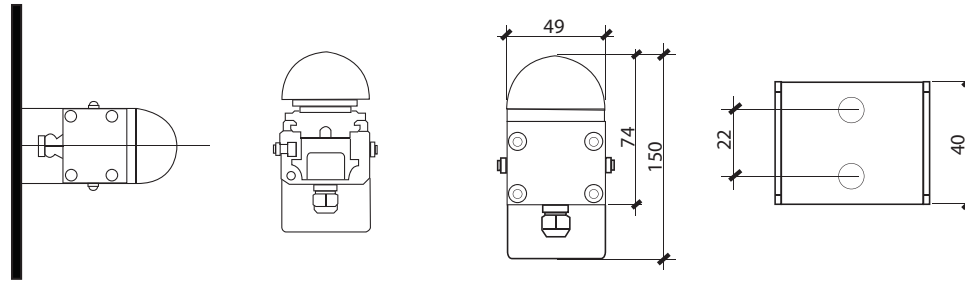

linear FLOSS

The Floss is a new innovative range of compact modules luminaire which offers a comprehensive LED lighting, in terms of appearance and design of the light and compliance with all relevant safety requirements for operation.

1
2
3
4
5
6
7
APPLICATION COLOR CODE

floss -   -   -

SOURCE	LED
LUMENS	300-700
LAMPLIFE	50,000 HRS
INPUT VOLTAGE	220~240 VDC
OPERATING TEMP	-20°~60°
PROTECTION RATING	IP66

COLOR CODE	COLOR	BEAM ANGLE	POWER (WATTS)	PROJECTION DISTANCE	HOUSING DESCRIPTION	GEAR/CONTROLS	SIZE (MM)	SCHEMATIC DIAGRAM
WARM	3000K	270°	7.2W 15W	N.A.	ALUMINUM EXTRUSION BODY	REMOTE DRIVER + DMX DECODER (DMX CONTROLLABLE)	LENGTH	see Appendix
COOL	5500K						1000.0	
ORED	RED						WIDTH	
OGRN	GREEN						49.0	
OBLU	BLUE						HEIGHT	
ORGB	RGB						100 / 150	

**FILL UP ORDERING REFERENCE ACCORDINGLY > example: NAME -   -   -