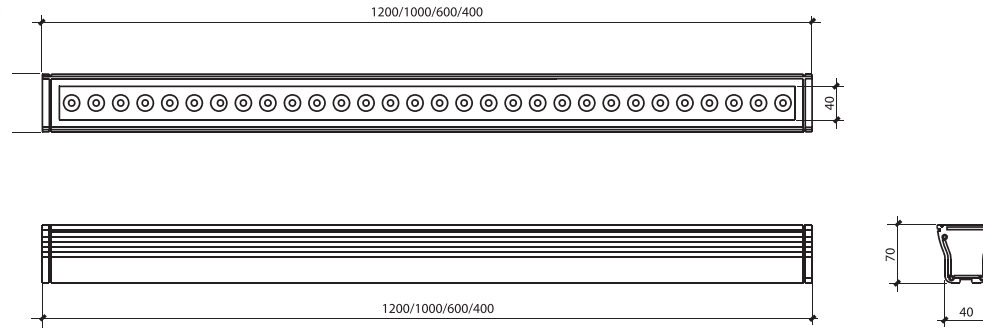

linear ISSEY

The Issey is a new innovative range of high power LED which is suitable for outdoor lighting, especially for facade. This LED wall washer is perfect for painting colorful light or even set your mood to your building.

issey -   -   -

SOURCE	LED
LUMENS	600~1800
LAMPLIFE	50,000 HRS
INPUT VOLTAGE	24/24 VDC
OPERATING TEMP	-20°~60°
PROTECTION RATING	IP65

COLOR CODE	COLOR	BEAM ANGLE	POWER (WATTS)	PROJECTION DISTANCE	HOUSING DESCRIPTION	GEAR/CONTROLS	SIZE (MM)	SCHEMATIC DIAGRAM	
WARM	3000K	10° 30° 15X50° 6X40°	12W 18W 30W 36W	<10.0	ALUMINUM EXTRUSION BODY	BUILT-IN DRIVER + DMX DECODER (DMX CONTROLLABLE)	LENGTH	see Appendix	
COOL	5500K						400.0, 600.0, 1000.0, 1200.0		
ORED	RED						WIDTH		53.0
OGRN	GREEN						HEIGHT		100.0
OBLU	BLUE								
ORGB	RGB								

**FILL UP ORDERING REFERENCE ACCORDINGLY > example: NAME -   -   -