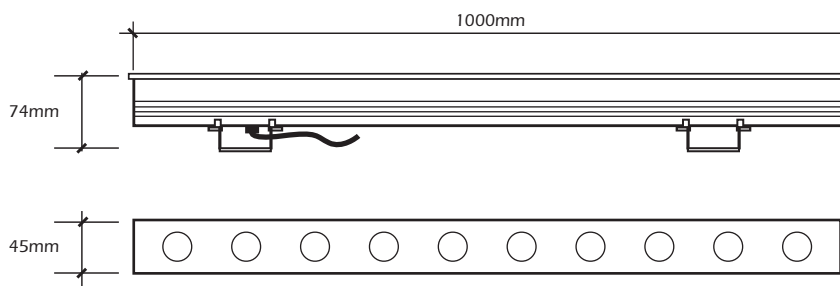

linear JOYA

The Joya is a slim high power LED wall washer with high intensity, low energy consumption, very long operation life, waterproof firm housing suitable for facade lighting.

joya -   -   -

SOURCE	LED
LUMENS	1500
LAMPLIFE	50,000 HRS
INPUT VOLTAGE	24/24 VDC
OPERATING TEMP	-20°~60°
PROTECTION RATING	IP65

COLOR CODE	COLOR	BEAM ANGLE	POWER (WATTS)	PROJECTION DISTANCE	HOUSING DESCRIPTION	GEAR/CONTROLS	SIZE (MM)	SCHEMATIC DIAGRAM
WARM	3000K	10° 30° 15X50° 6X40°	30W	<10.0	ALUMINUM EXTRUSION BODY	REMOTE DRIVER + DMX DECODER (DMX CONTROLLABLE)	LENGTH	see Appendix
COOL	5500K						1000.0	
ORED	RED						WIDTH	
OGRN	GREEN						45.0	
OBLU	BLUE						HEIGHT	
ORGB	RGB						74.0	

**FILL UP ORDERING REFERENCE ACCORDINGLY > example: NAME -   -   -