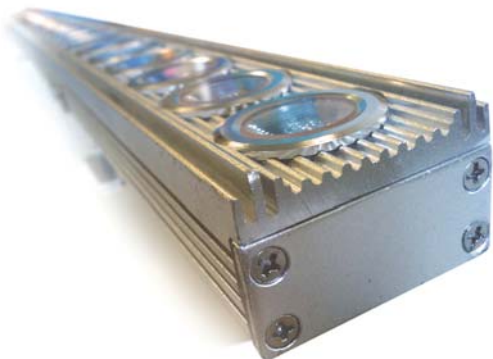

linear JOYA

The Joya is a slim high power LED wall washer with high intensity, low energy consumption, very long operation life, waterproof firm housing suitable for facade lighting.

joya -   -   -

SOURCE	LED
LUMENS	1500
LAMPLIFE	50,000 HRS
INPUT VOLTAGE	24/24 VDC
OPERATING TEMP	-20°~60°
PROTECTION RATING	IP65

COLOR CODE	COLOR	BEAM ANGLE	POWER (WATTS)	PROJECTION DISTANCE	HOUSING DESCRIPTION	GEAR/CONTROLS	SIZE (MM)	SCHEMATIC DIAGRAM
WARM	3000K	10° 30° 15X50° 6X40°	30W	<10.0	ALUMINUM EXTRUSION BODY	REMOTE DRIVER + DMX DECODER (DMX CONTROLLABLE)	LENGTH	see Appendix
COOL	5500K						1000.0	
ORED	RED						WIDTH	
OGRN	GREEN						45.0	
OBLU	BLUE						HEIGHT	
ORGB	RGB						74.0	

**FILL UP ORDERING REFERENCE ACCORDINGLY > example: NAME -   -   -