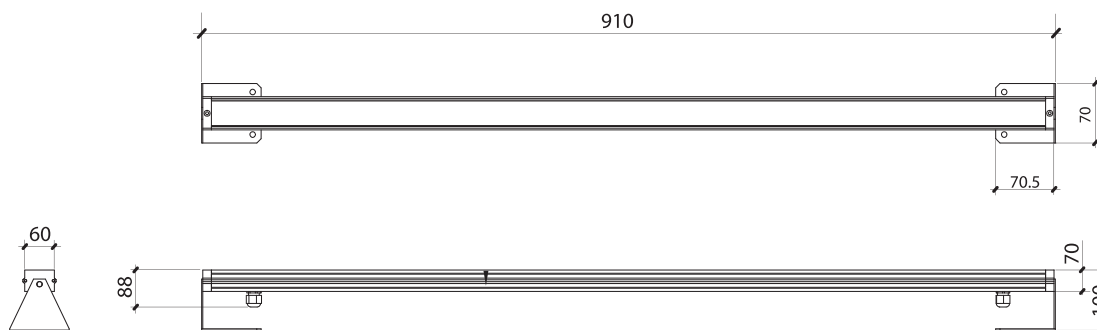

linear LEONE

The Leone is made feasible for interior or exterior lighting requirement. This LED luminaire can be discreetly mounted and is ideal as a wall washer or ambient light with colorful effects.

leone -   -   -

SOURCE	LED
LUMENS	900~1800
LAMPLIFE	50,000 HRS
INPUT VOLTAGE	24 VDC
OPERATING TEMP	-20°~60°
PROTECTION RATING	IP65

COLOR CODE	COLOR	BEAM ANGLE	POWER (WATTS)	PROJECTION DISTANCE	HOUSING DESCRIPTION	GEAR/CONTROLS	SIZE (MM)	SCHEMATIC DIAGRAM
WARM	3000K	10° 30° 15X50° 6X40°	18W 36W	N.A.	ALUMINUM BODY	REMOTE DRIVER + DMX DECODER (DMX CONTROLLABLE)	LENGTH	see Appendix
COOL	5500K						910.0	
ORED	RED						WIDTH	
OGRN	GREEN						70.0	
OBLU	BLUE						HEIGHT	
ORGB	RGB						88.0 100.0	

**FILL UP ORDERING REFERENCE ACCORDINGLY > example: NAME -   -   -