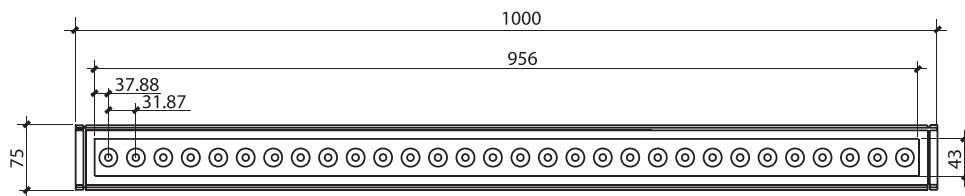

linear LEVI

The Levi is a perfectly designed wall washer ideal for interior or exterior use. This LED luminaire is suitable for facade of buildings or interior feature walls.

1
2
3
4
5
6
7
APPLICATION COLOR CODE

levi -   -   -

SOURCE	LED
LUMENS	900~1500
LAMPLIFE	50,000 HRS
INPUT VOLTAGE	24 VDC
OPERATING TEMP	-20°~60°
PROTECTION RATING	IP65

COLOR CODE	COLOR	BEAM ANGLE	POWER (WATTS)	PROJECTION DISTANCE	HOUSING DESCRIPTION	GEAR/CONTROLS	SIZE (MM)	SCHEMATIC DIAGRAM	
WARM	3000K	10° 30° 15X50° 6X40°	18W 30W	N.A.	ALUMINUM BODY	BUILT-IN DRIVER + DMX DECODER (DMX CONTROLLABLE)	LENGTH	see Appendix	
COOL	5500K						1000.0		
ORED	RED						WIDTH		75.0
OGRN	GREEN						HEIGHT		75.0
OBLU	BLUE								
ORGB	RGB								

**FILL UP ORDERING REFERENCE ACCORDINGLY > example: NAME -   -   -