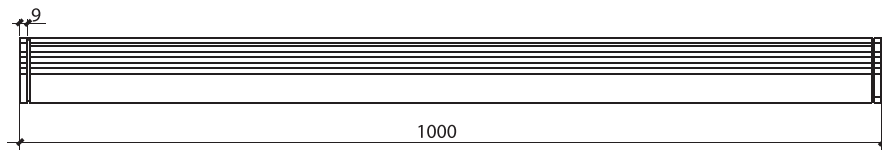

linear LEVI

The Levi is a perfectly designed wall washer ideal for interior or exterior use. This LED luminaire is suitable for facade of buildings or interior feature walls.

1
2
3
4
5
6
7
APPLICATION COLOR CODE

levi -   -   -

SOURCE	LED
LUMENS	900~1500
LAMPLIFE	50,000 HRS
INPUT VOLTAGE	24 VDC
OPERATING TEMP	-20°~60°
PROTECTION RATING	IP65

COLOR CODE	COLOR	BEAM ANGLE	POWER (WATTS)	PROJECTION DISTANCE	HOUSING DESCRIPTION	GEAR/CONTROLS	SIZE (MM)	SCHEMATIC DIAGRAM	
WARM	3000K	10° 30° 15X50° 6X40°	18W 30W	N.A.	ALUMINUM BODY	BUILT-IN DRIVER + DMX DECODER (DMX CONTROLLABLE)	LENGTH	see Appendix	
COOL	5500K						1000.0		
ORED	RED						WIDTH		75.0
OGRN	GREEN						HEIGHT		75.0
OBLU	BLUE								
ORGB	RGB								

**FILL UP ORDERING REFERENCE ACCORDINGLY > example: NAME -   -   -