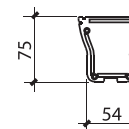

1
2
3
4
5
6
7
APPLICATION COLOR CODE

levi -   -   -

SOURCE	LED
LUMENS	900~1500
LAMPLIFE	50,000 HRS
INPUT VOLTAGE	24 VDC
OPERATING TEMP	-20°~60°
PROTECTION RATING	IP65

COLOR CODE	COLOR	BEAM ANGLE	POWER (WATTS)	PROJECTION DISTANCE	HOUSING DESCRIPTION	GEAR/CONTROLS	SIZE (MM)	SCHEMATIC DIAGRAM	
WARM	3000K	10° 30° 15X50° 6X40°	18W 30W	N.A.	ALUMINUM BODY	BUILT-IN DRIVER + DMX DECODER (DMX CONTROLLABLE)	LENGTH	see Appendix	
COOL	5500K						1000.0		
ORED	RED						WIDTH		75.0
OGRN	GREEN						HEIGHT		75.0
OBLU	BLUE								
ORGB	RGB								

**FILL UP ORDERING REFERENCE ACCORDINGLY > example: NAME -   -   -