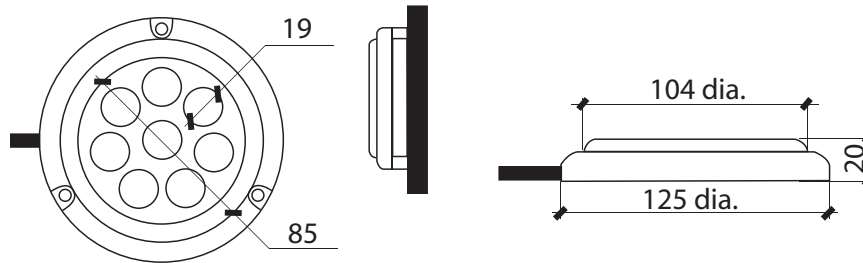

underwater IRAS

The Iras is a slim underwater light that emits pretty colors which makes your pool and fountain stands out.

1
2
3
4
5
6
7
APPLICATION COLOR CODE

iras -   -   -

SOURCE	LED
LUMENS	800
LAMPLIFE	50,000 HRS
INPUT VOLTAGE	24 VDC
OPERATING TEMP	-20°~45°
PROTECTION RATING	IP68

COLOR CODE	COLOR	BEAM ANGLE	POWER (WATTS)	PROJECTION DISTANCE	HOUSING DESCRIPTION	GEAR/CONTROLS	SIZE (MM)	SCHEMATIC DIAGRAM
WARM	3000K	10° 30° 50°	16W	N.A.	ANODIZED ALUMINUM BODY	REMOTE DRIVER + DMX DECODER (DMX CONTROLLABLE)	LENGTH	see Appendix
COOL	5500K						125.0Ø	
ORED	RED						WIDTH	
OGRN	GREEN						HEIGHT	
OBLU	BLUE						20.0	
ORGB	RGB							

**FILL UP ORDERING REFERENCE ACCORDINGLY > example: NAME -   -   -