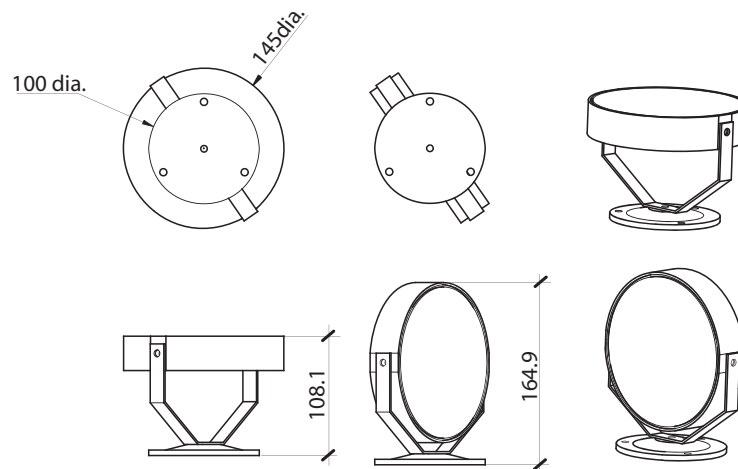

underwater ZEPHO

The Zepho is a cast aluminum submersible luminaire designed to be operated underwater. It is suitable for underwater and water features.

1
2
3
4
5
6
7
APPLICATION COLOR CODE

zepho -   -   -

SOURCE	LED
LUMENS	1200
LAMPLIFE	50,000 HRS
INPUT VOLTAGE	110~240 VDC
OPERATING TEMP	-20°~60°
PROTECTION RATING	IP68

COLOR CODE	COLOR	BEAM ANGLE	POWER (WATTS)	PROJECTION DISTANCE	HOUSING DESCRIPTION	GEAR/CONTROLS	SIZE (MM)	SCHEMATIC DIAGRAM
WARM	3000K	10° 20° 30° 50°	24W	N.A.	CAST ALUMINUM BODY	REMOTE DRIVER + DMX DECODER (DMX CONTROLLABLE)	LENGTH	see Appendix
COOL	5500K						145.0 Ø	
ORED	RED						WIDTH	
OGRN	GREEN						HEIGHT	
OBLU	BLUE						164.9	
ORGB	RGB							

**FILL UP ORDERING REFERENCE ACCORDINGLY > example: NAME -   -   -