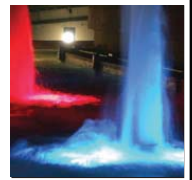

1
2
3
4
5
6
7
APPLICATION COLOR CODE

zepho -   -   -

SOURCE	LED
LUMENS	1200
LAMPLIFE	50,000 HRS
INPUT VOLTAGE	110~240 VDC
OPERATING TEMP	-20°~60°
PROTECTION RATING	IP68

COLOR CODE	COLOR	BEAM ANGLE	POWER (WATTS)	PROJECTION DISTANCE	HOUSING DESCRIPTION	GEAR/CONTROLS	SIZE (MM)	SCHEMATIC DIAGRAM
WARM	3000K	10° 20° 30° 50°	24W	N.A.	CAST ALUMINUM BODY	REMOTE DRIVER + DMX DECODER (DMX CONTROLLABLE)	LENGTH	see Appendix
COOL	5500K						145.0 Ø	
ORED	RED						WIDTH	
OGRN	GREEN						HEIGHT	
OBLU	BLUE						164.9	
ORGB	RGB							

**FILL UP ORDERING REFERENCE ACCORDINGLY > example: NAME -   -   -